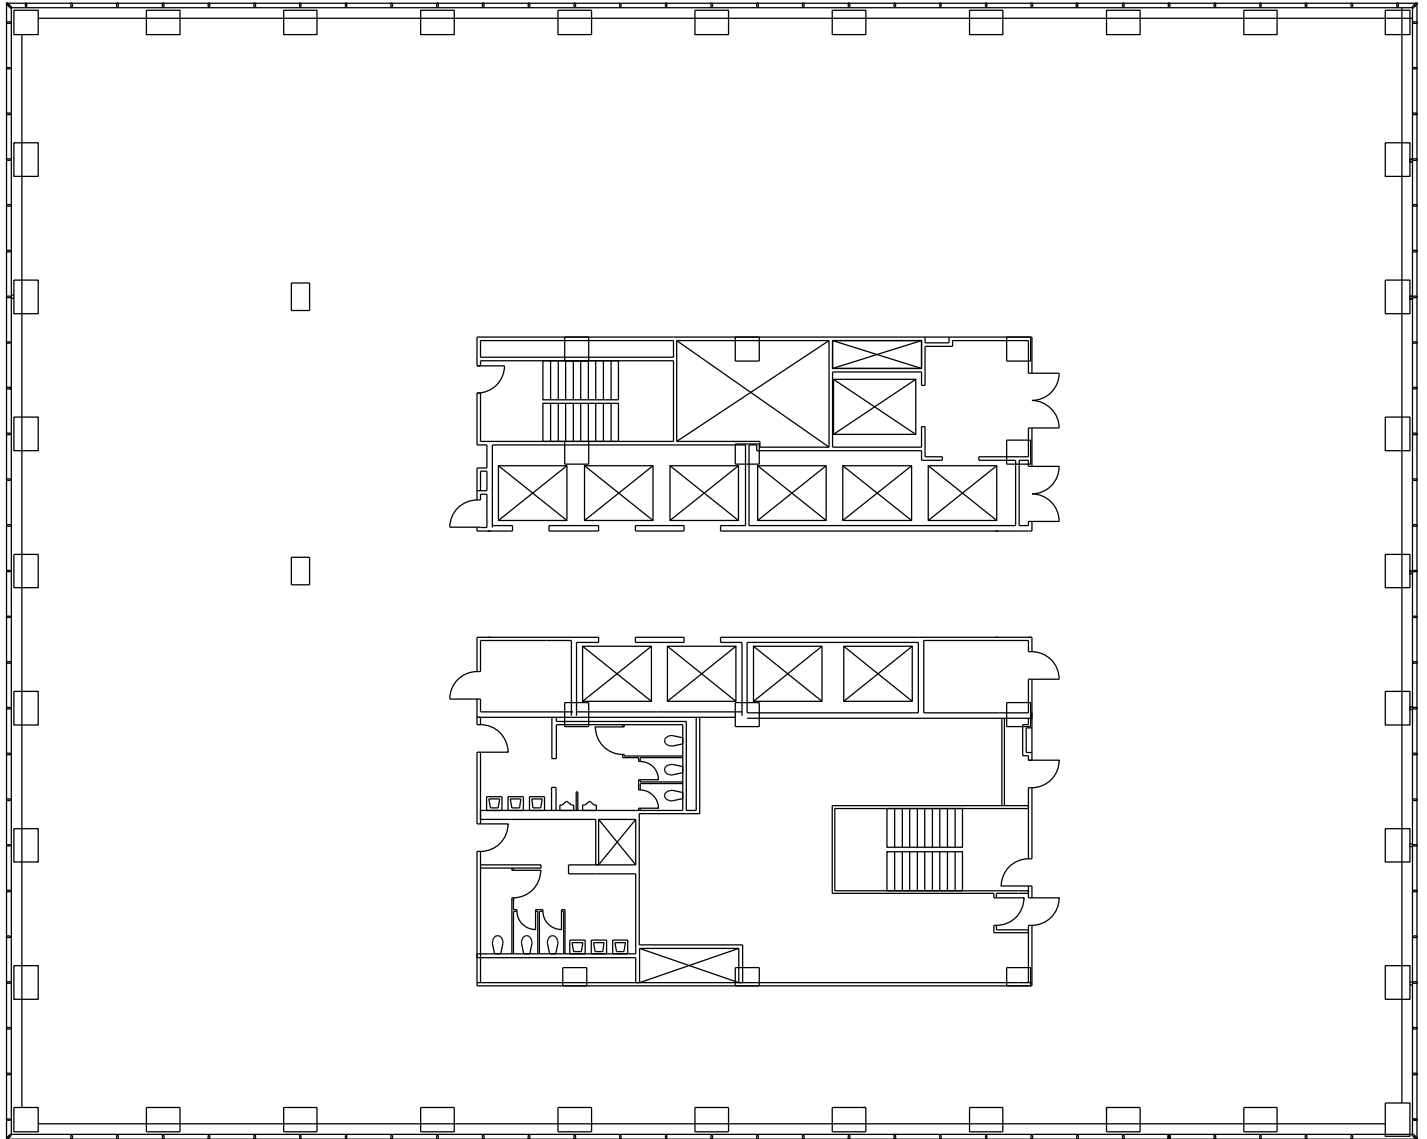

# CITIGROUP CENTER 444 SOUTH FLOWER STREET

27th FLOOR  
SUITE 2700  
APPROXIMATELY 17,476 RSF  
(NOT TO SCALE)