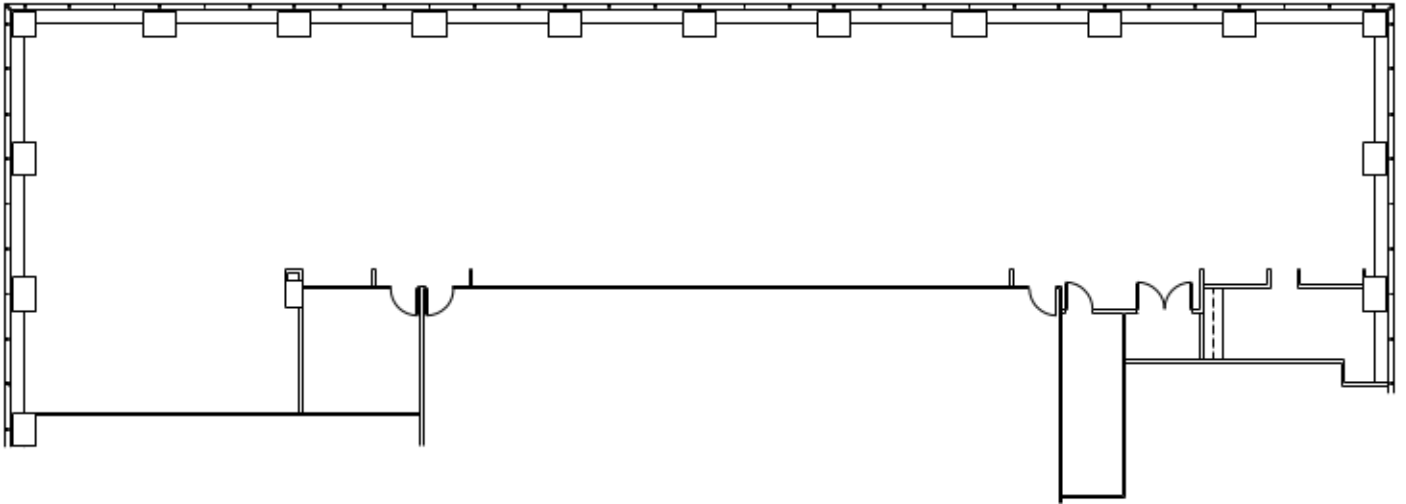

FOUR*Forty*FOUR

SOUTH FLOWER

16th Floor
Suite 1600
Approximately 7,375 RSF
(Not to Scale)

Alan Polley
213.243.1260
Alan.Polley@hines.com