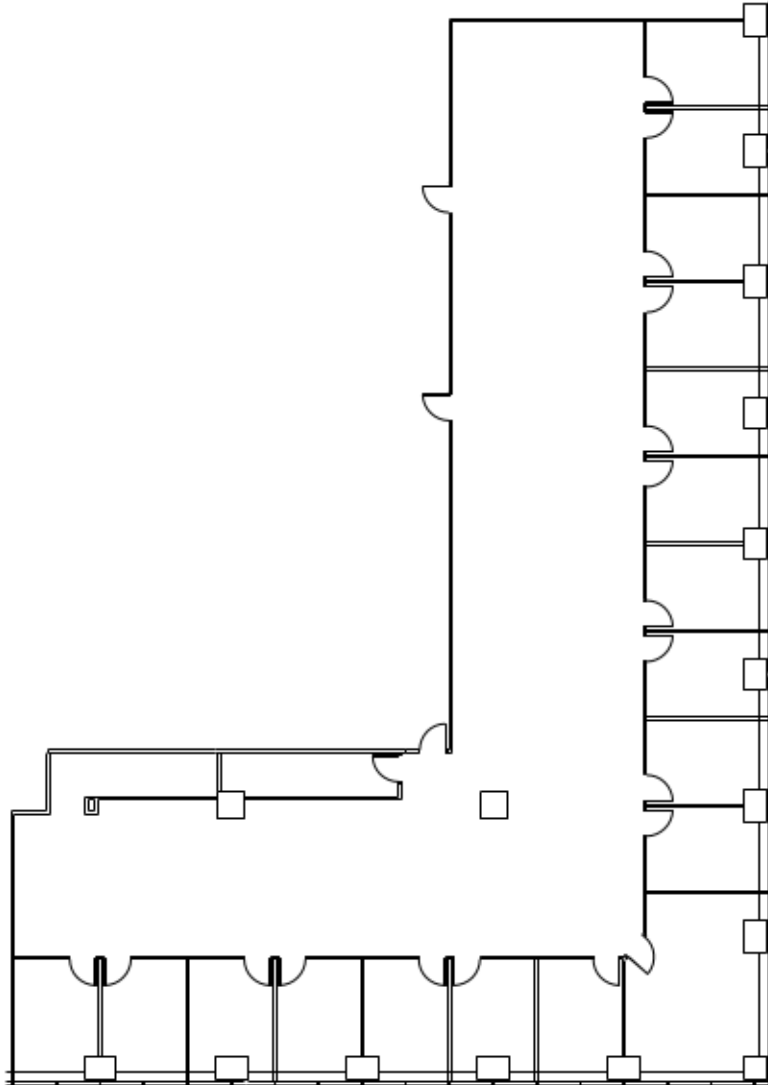

FOUR*Forty*FOUR

SOUTH FLOWER

20th Floor
Suite 2050
Approximately 7,861 RSF
(Not to Scale)

Alan Polley
213.243.1260
Alan.Polley@hines.com