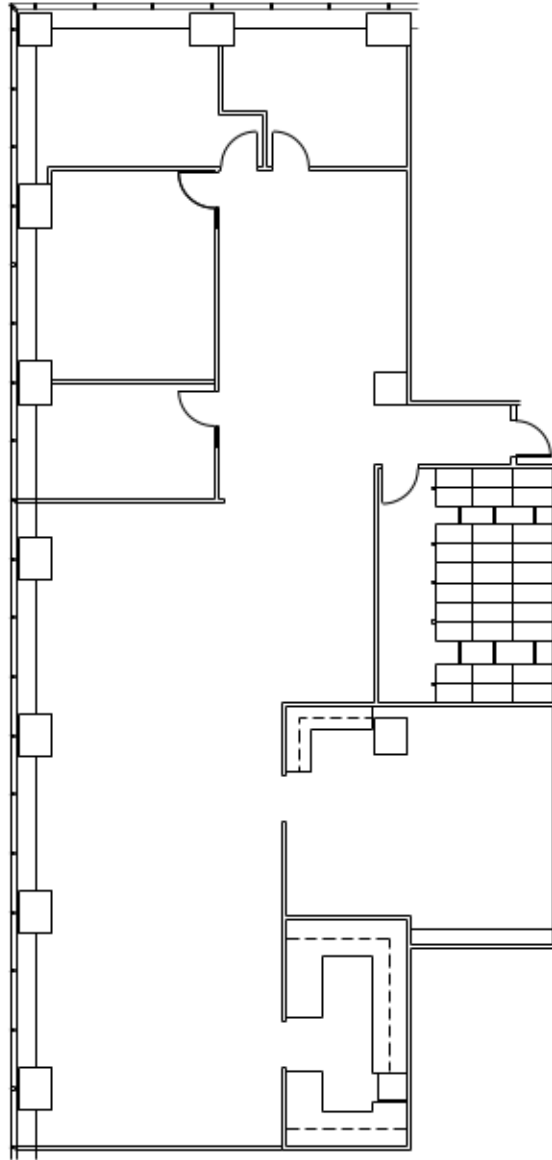

FOUR*Forty*FOUR

SOUTH FLOWER

25th Floor
Suite 2520
Approximately 4,666 RSF
(Not to Scale)

Alan Polley
213.243.1260
Alan.Polley@hines.com