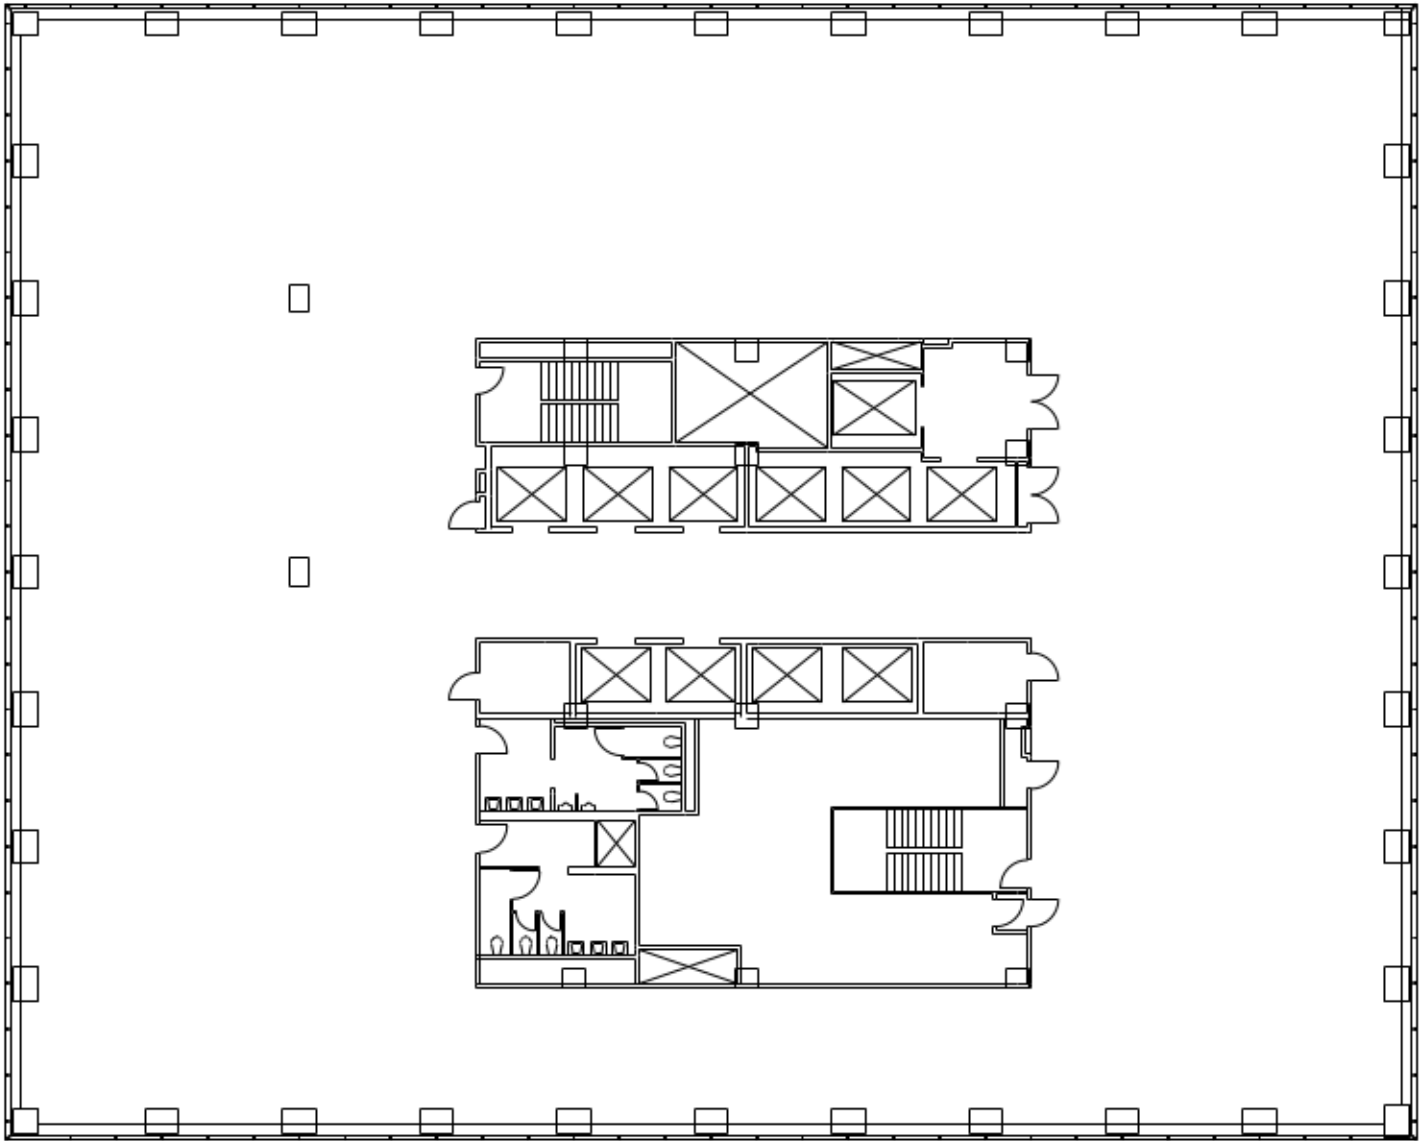

FOUR*Forty*FOUR

SOUTH FLOWER

27th FLOOR
SUITE 2700
APPROXIMATELY 17,476 RSF
(NOT TO SCALE)