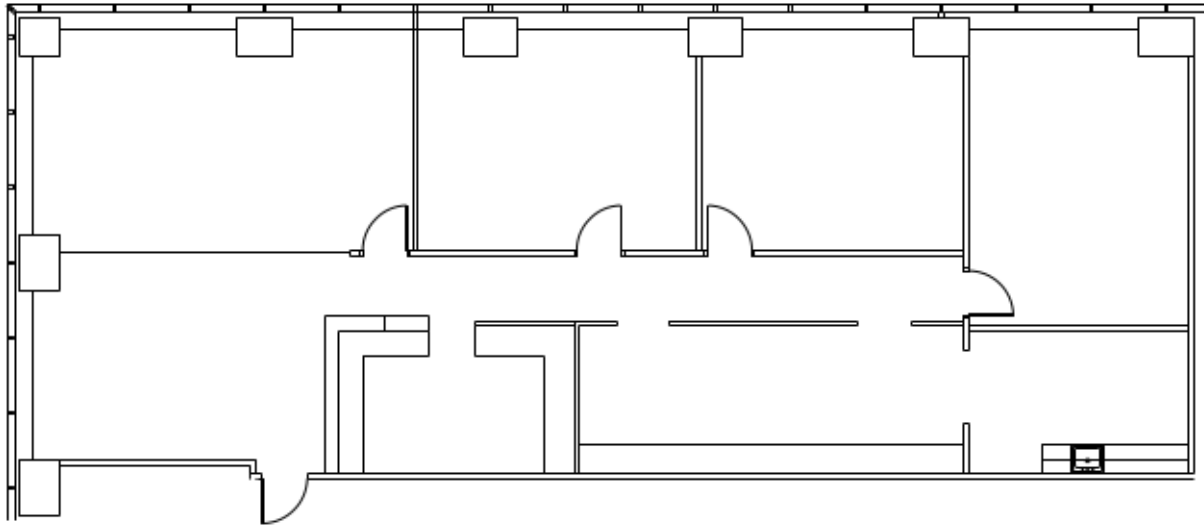

FOUR*Forty*FOUR

SOUTH FLOWER

38th Floor
Suite 3860
Approximately 3,059 RSF
(Not to Scale)

Alan Polley
213.243.1260
Alan.Polley@hines.com