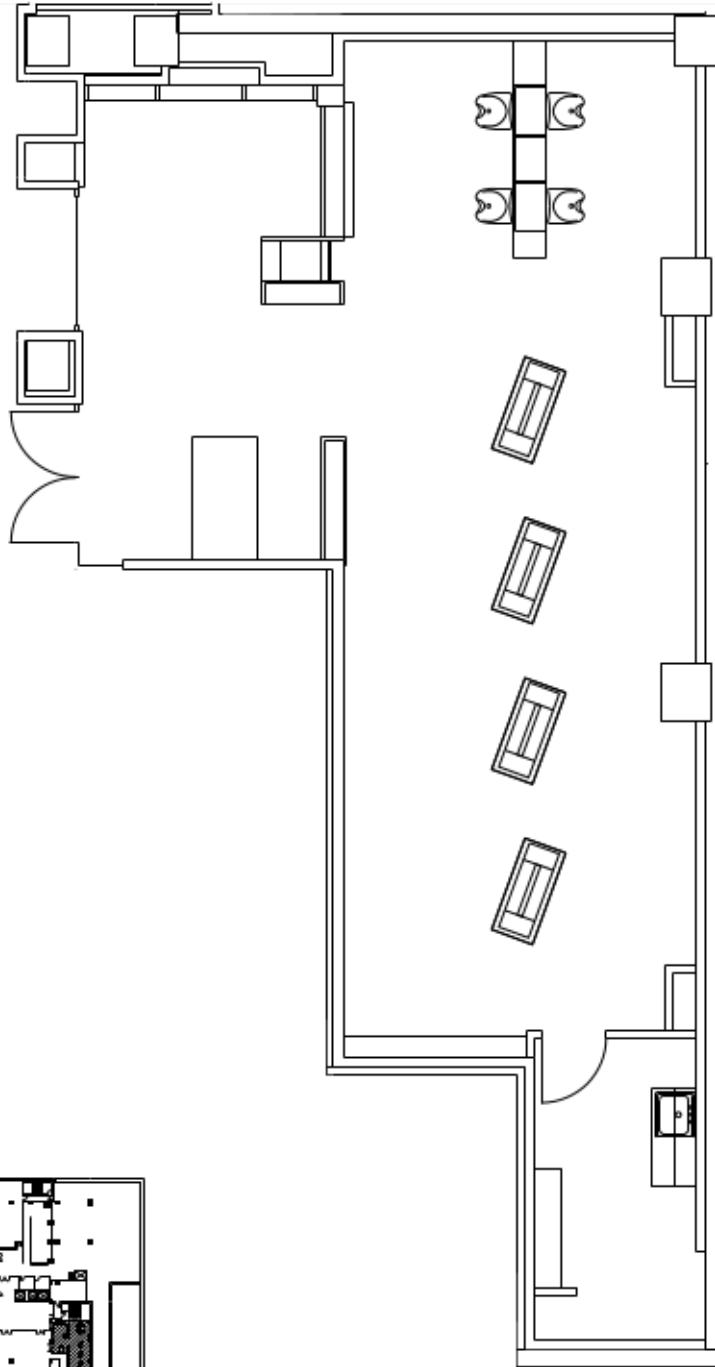

# FOURFortyFOUR

SOUTH FLOWER

Plaza Level  
Suite 120  
Approximately 1,318 RSF  
(Not to Scale)

Alan Polley  
213.243.1260  
Alan.Polley@hines.com