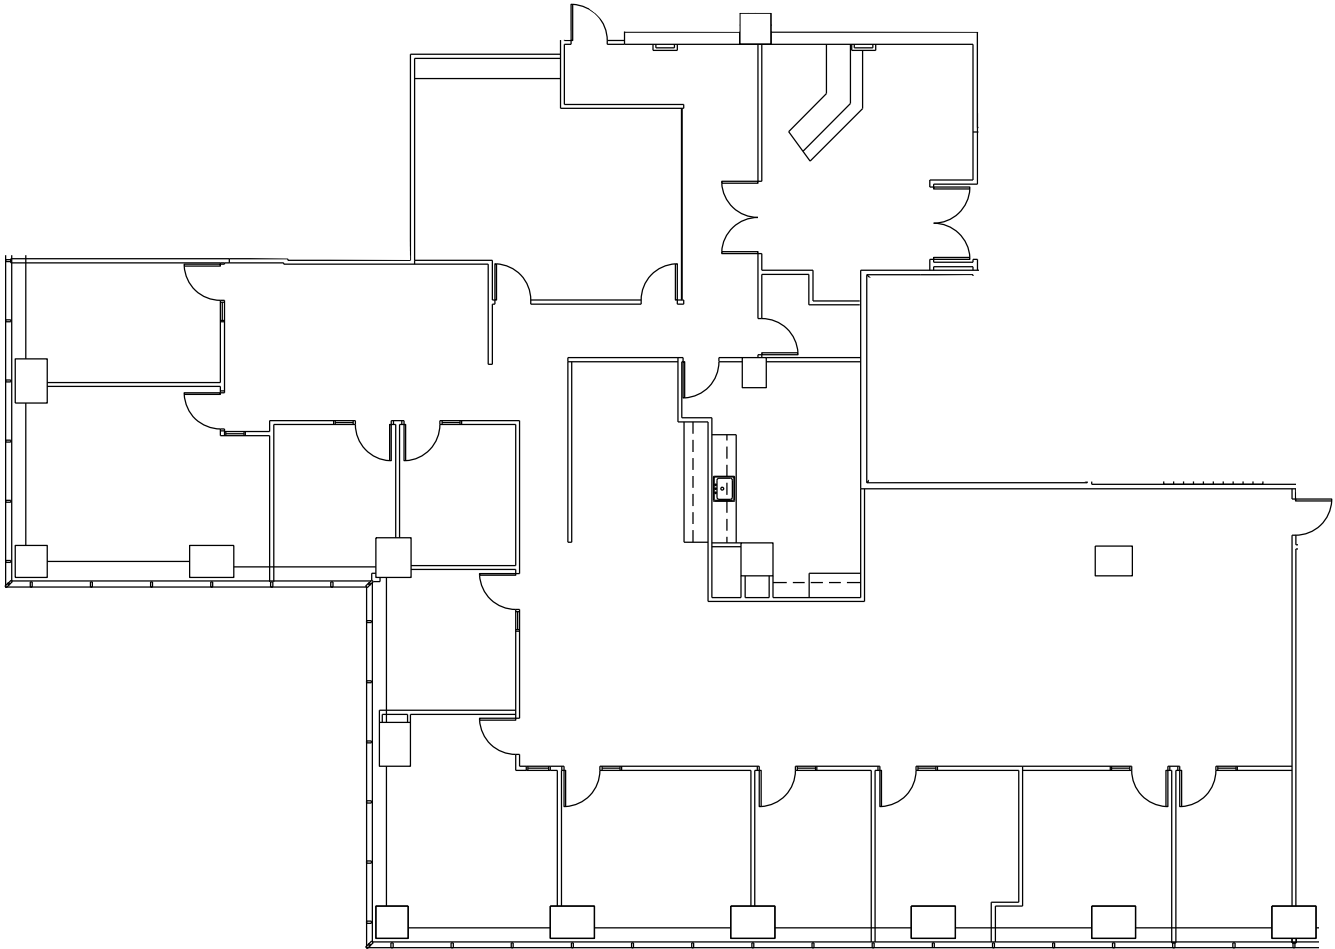

# FOUR*Forty*FOUR

## SOUTH FLOWER

25TH FLOOR  
SUITE 2500  
APPROXIMATELY 6,593 RSF  
(NOT TO SCALE)