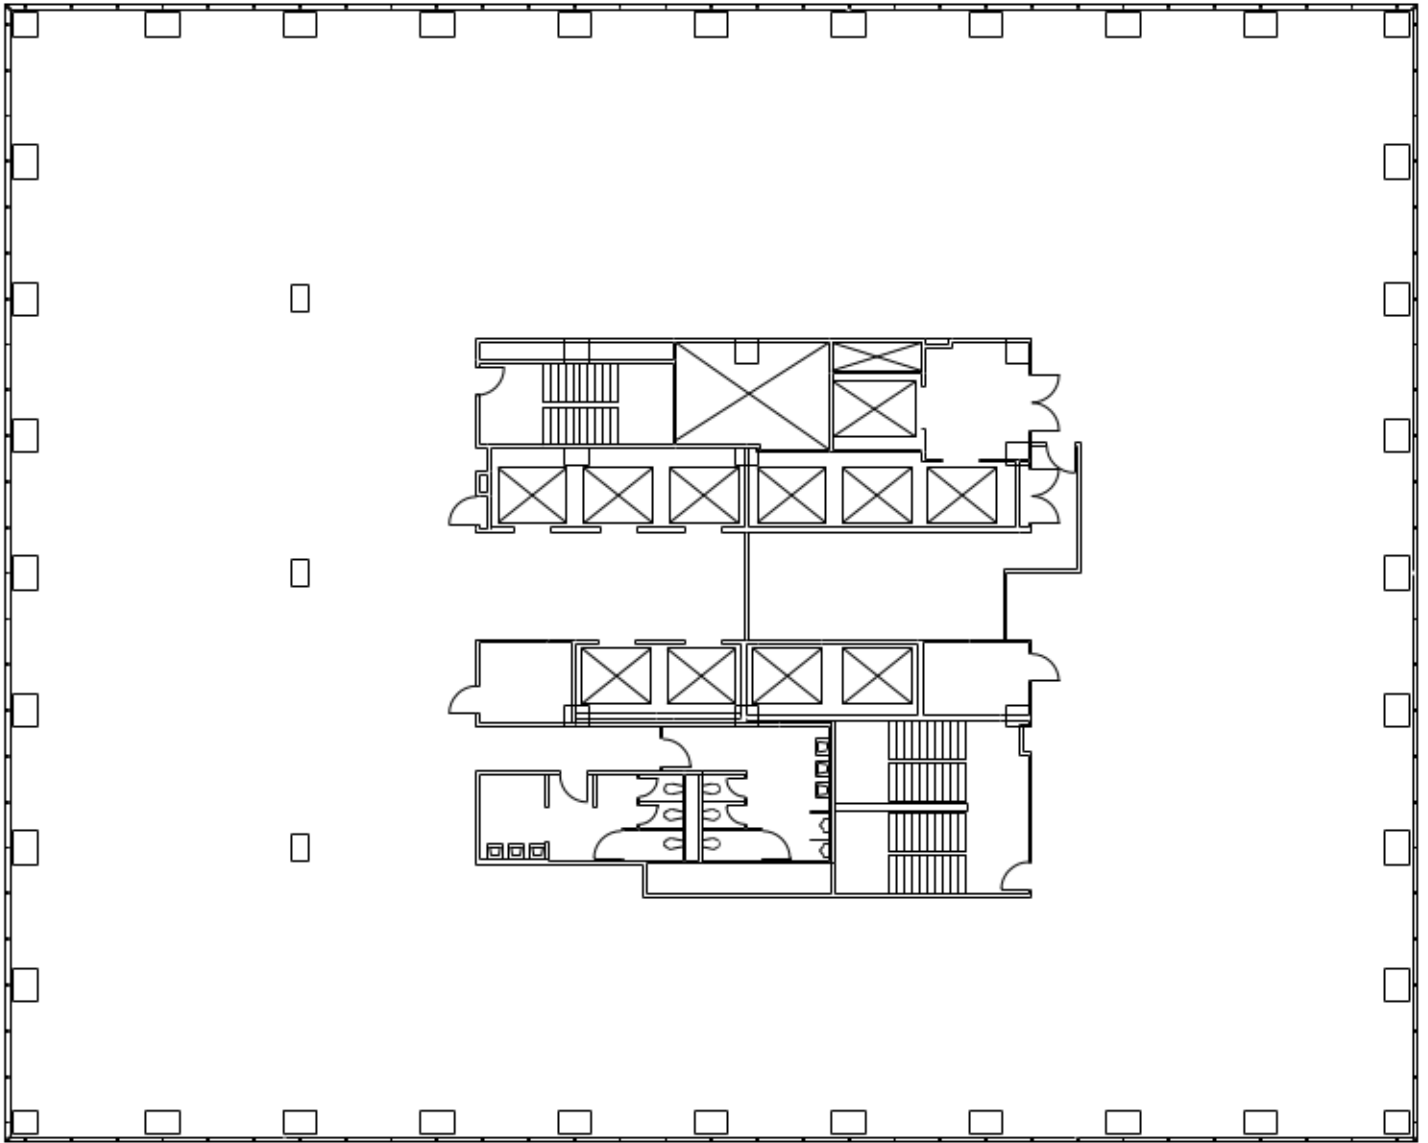

FOUR*Forty*FOUR

SOUTH FLOWER

28th FLOOR
SUITE 2800
APPROXIMATELY 18,294 RSF
(NOT TO SCALE)