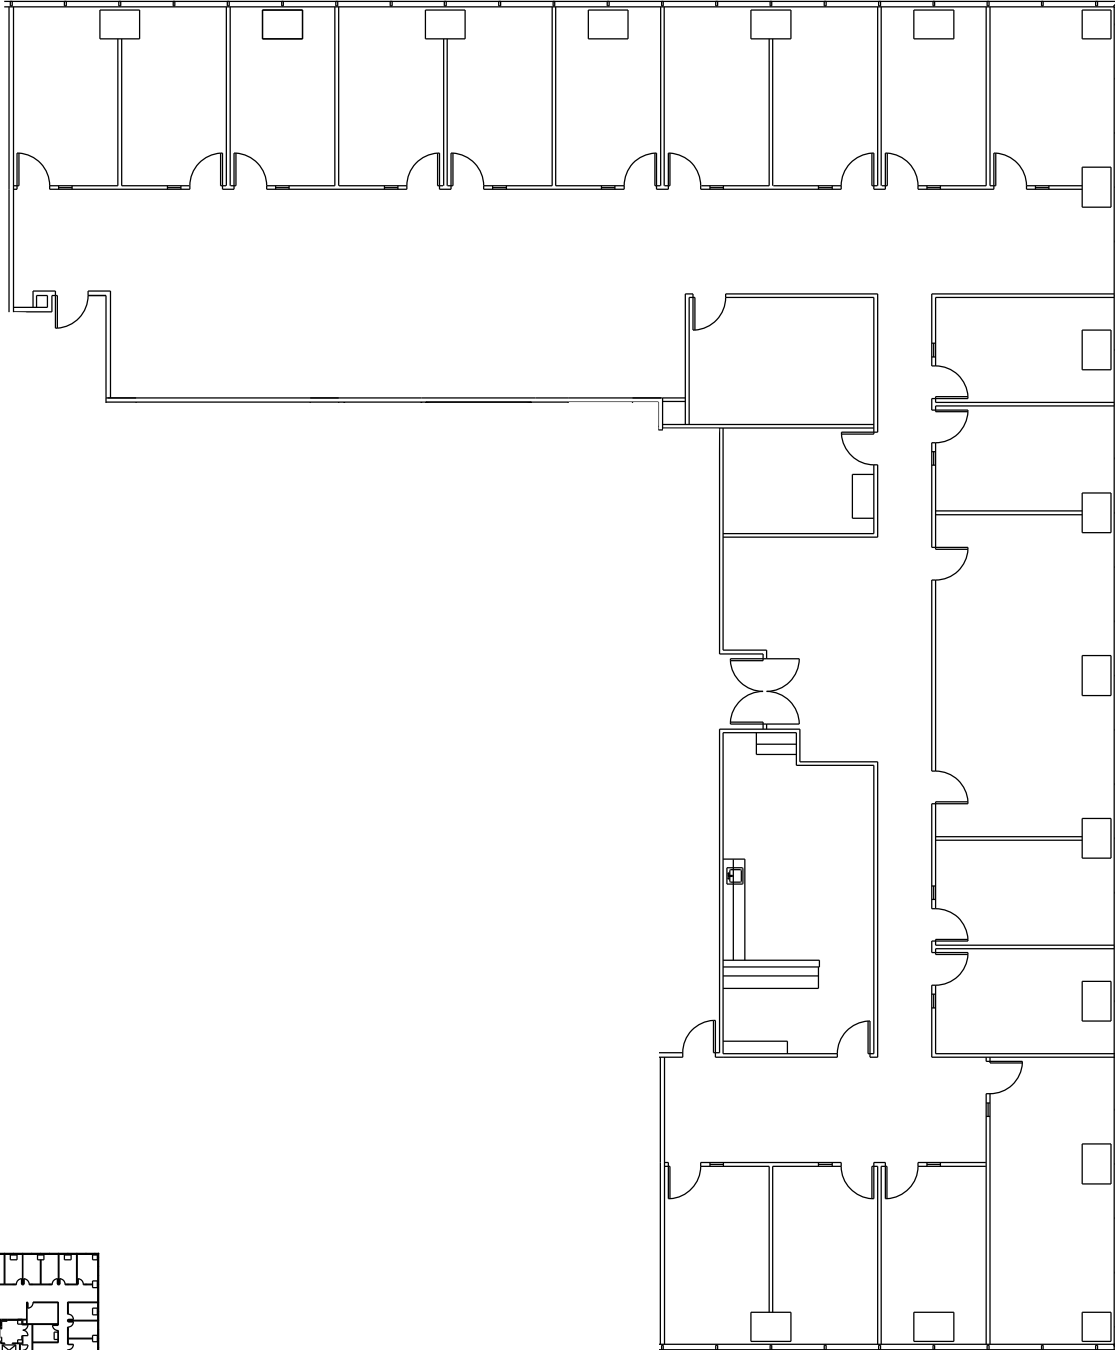

FOUR*Forty*FOUR

SOUTH FLOWER

40th FLOOR
SUITE 4000
APPROXIMATELY 8,808 RSF
(NOT TO SCALE)