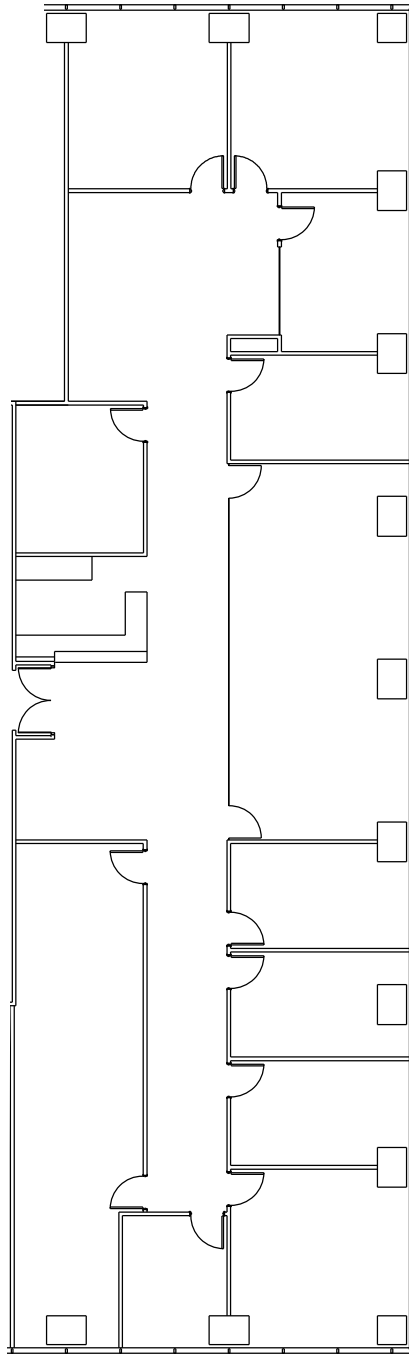

FOUR*Forty*FOUR

SOUTH FLOWER

41th FLOOR
SUITE 4150
APPROXIMATELY 5,401 RSF
(NOT TO SCALE)