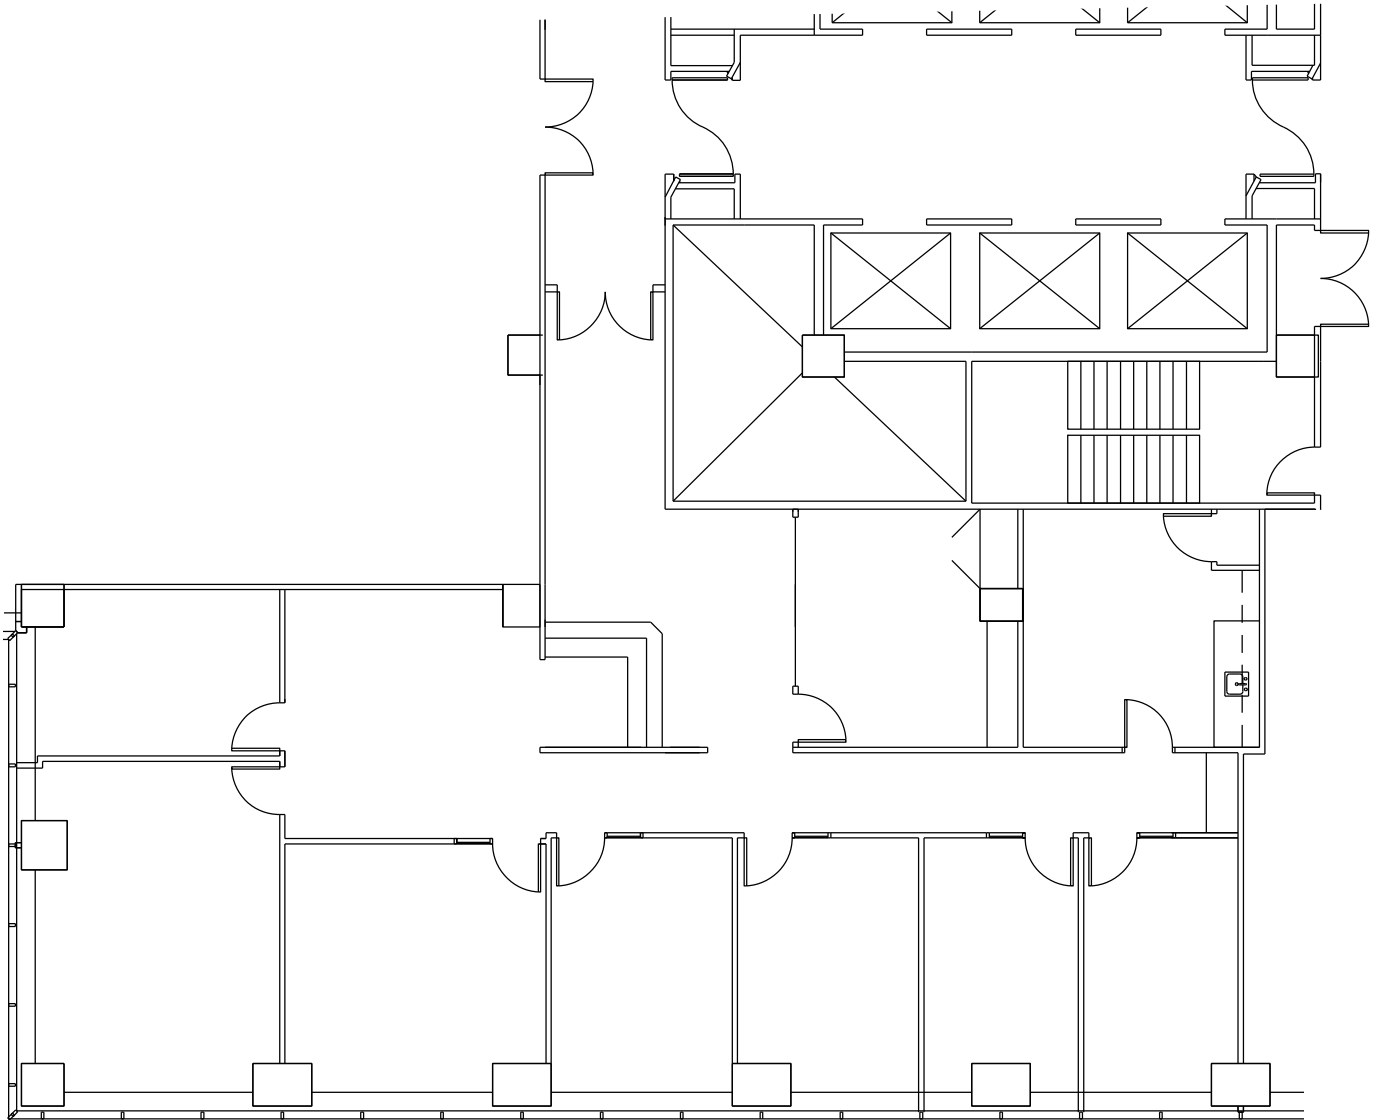

FOUR*Forty*FOUR

SOUTH FLOWER

21st FLOOR
SUITE 2140
APPROXIMATELY 3,614 RSF
(NOT TO SCALE)