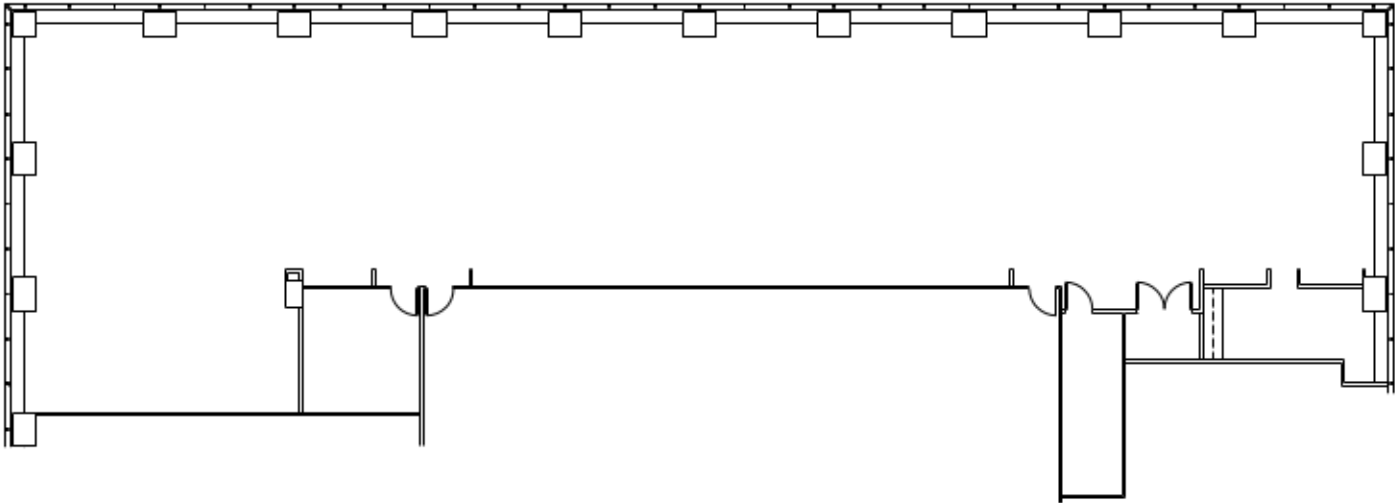

FOUR*Forty*FOUR

SOUTH FLOWER

16th Floor
Suite 1600
Approximately 7,375 RSF
(Not to Scale)